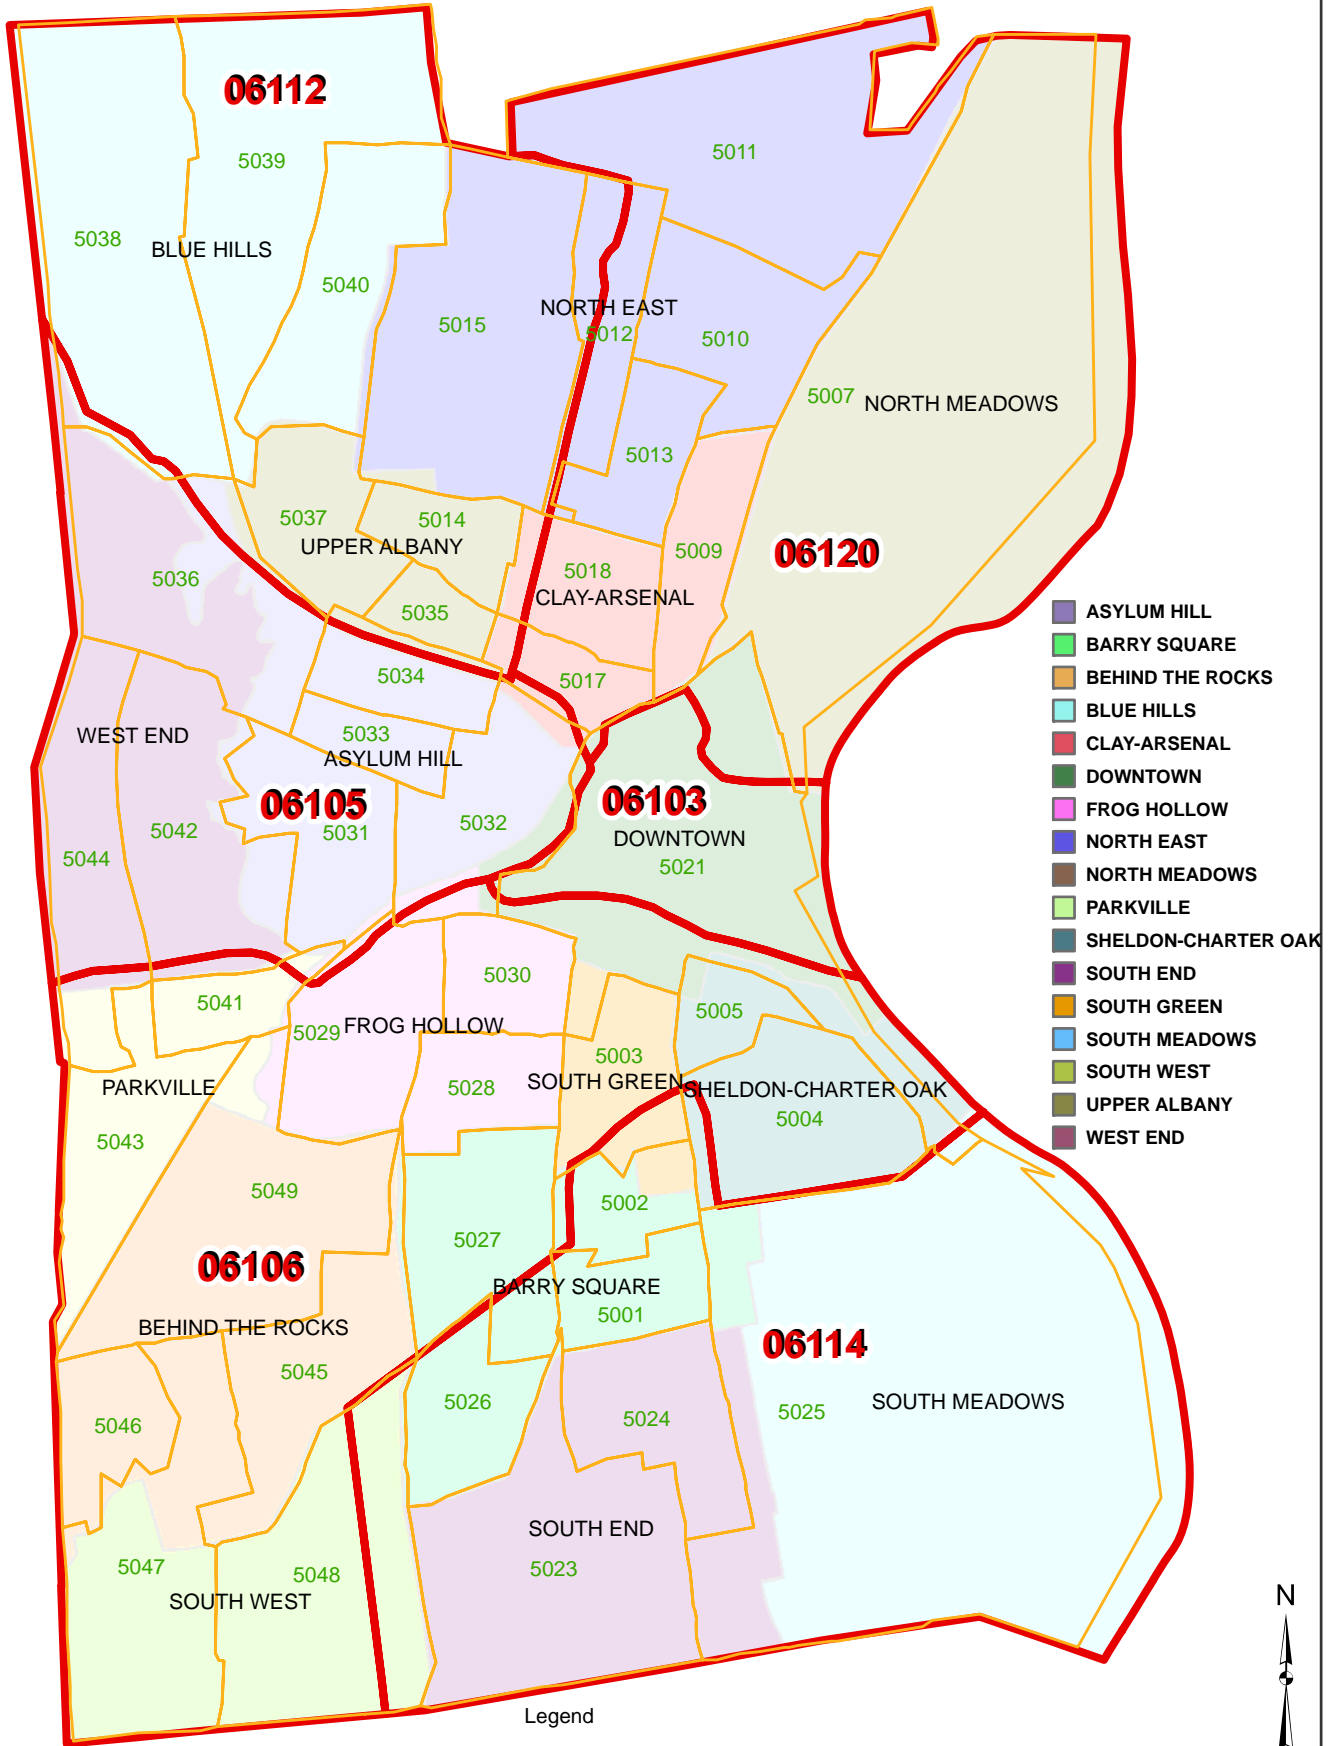

HARTFORD ZIP CODE MAP

- ASYLUM HILL
- BARRY SQUARE
- BEHIND THE ROCKS
- BLUE HILLS
- CLAY-ARSENAL
- DOWNTOWN
- FROG HOLLOW
- NORTH EAST
- NORTH MEADOWS
- PARKVILLE
- SHELDON-CHARTER OAK
- SOUTH END
- SOUTH GREEN
- SOUTH MEADOWS
- SOUTH WEST
- UPPER ALBANY
- WEST END

Legend
 Census 2000 Tracts
 Hartford Zip Codes