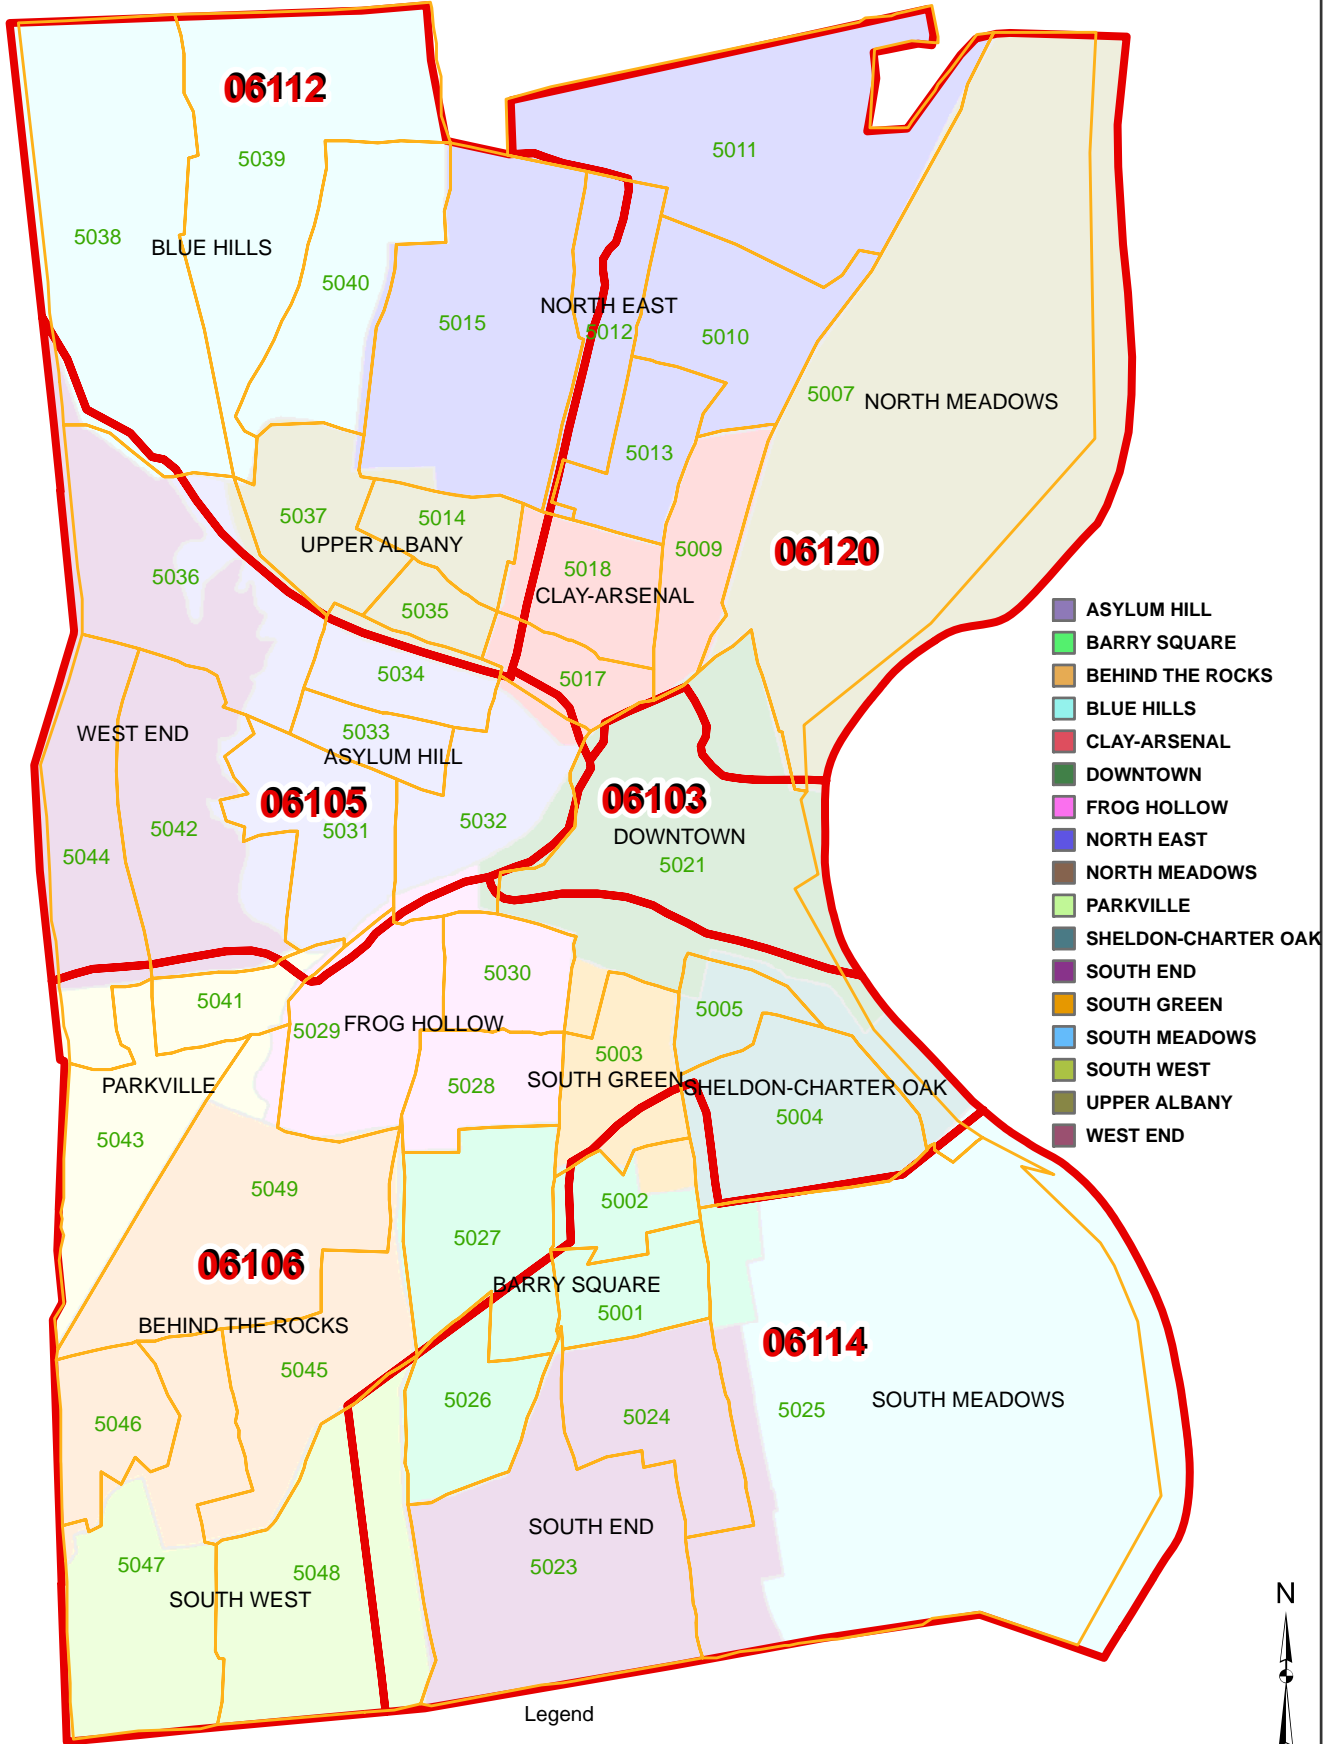

HARTFORD ZIP CODE MAP

- ASYLUM HILL
- BARRY SQUARE
- BEHIND THE ROCKS
- BLUE HILLS
- CLAY-ARSENAL
- DOWNTOWN
- FROG HOLLOW
- NORTH EAST
- NORTH MEADOWS
- PARKVILLE
- SHELDON-CHARTER OAK
- SOUTH END
- SOUTH GREEN
- SOUTH MEADOWS
- SOUTH WEST
- UPPER ALBANY
- WEST END

Legend
 □ Census 2000 Tracts
 □ Hartford Zip Codes