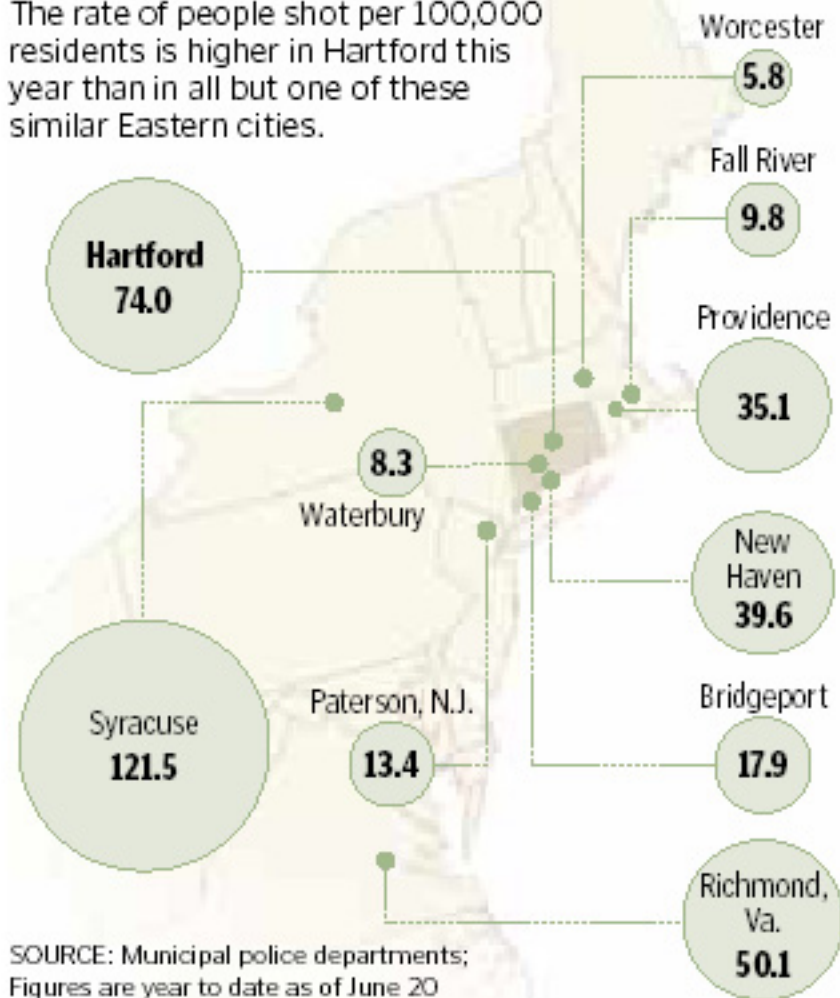

# Rate Of Shootings

The rate of people shot per 100,000 residents is higher in Hartford this year than in all but one of these similar Eastern cities.

SOURCE: Municipal police departments;  
Figures are year to date as of June 20